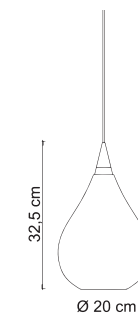

9443	SOSPESI/E27G O
9450	SOSPESI/E27G R
9467	SOSPESI/E27G C
9474	SOSPESI/E27G F

Power	1 x max 26W
Input	220/240 V- 50/60Hz
Lampholder	E27 - Bulb not included
IP	20
L. Wire	400 cm
Weight	N: 1,0kg G: 1,7kg
Volume	0,0612 m³

Articolo NON completo di base, verifica compatibilità da pag. 506
Base do not included, check compatibility from page 506

L R RE T Z